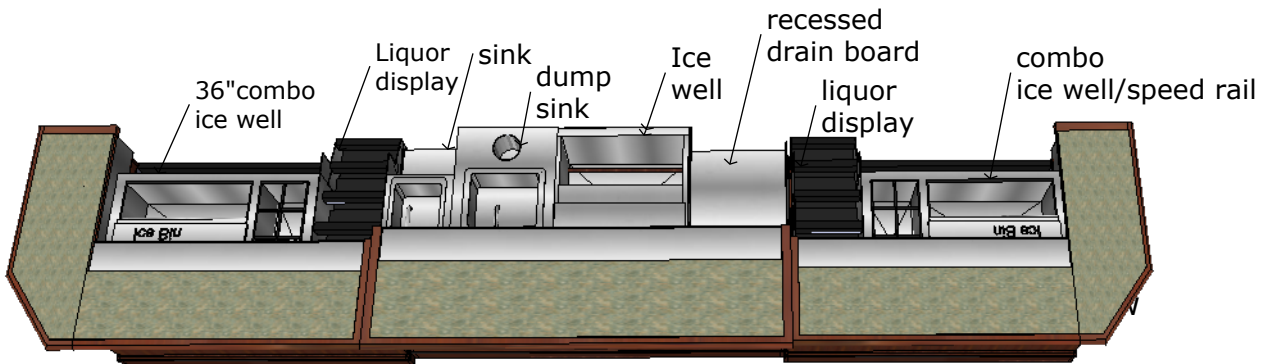

# Vermont Islands

Conceptual Design

Bal Harbour  
St. Regis-  
outdoor bar

16'

Seating across front--Sercive pick-up wrap sides