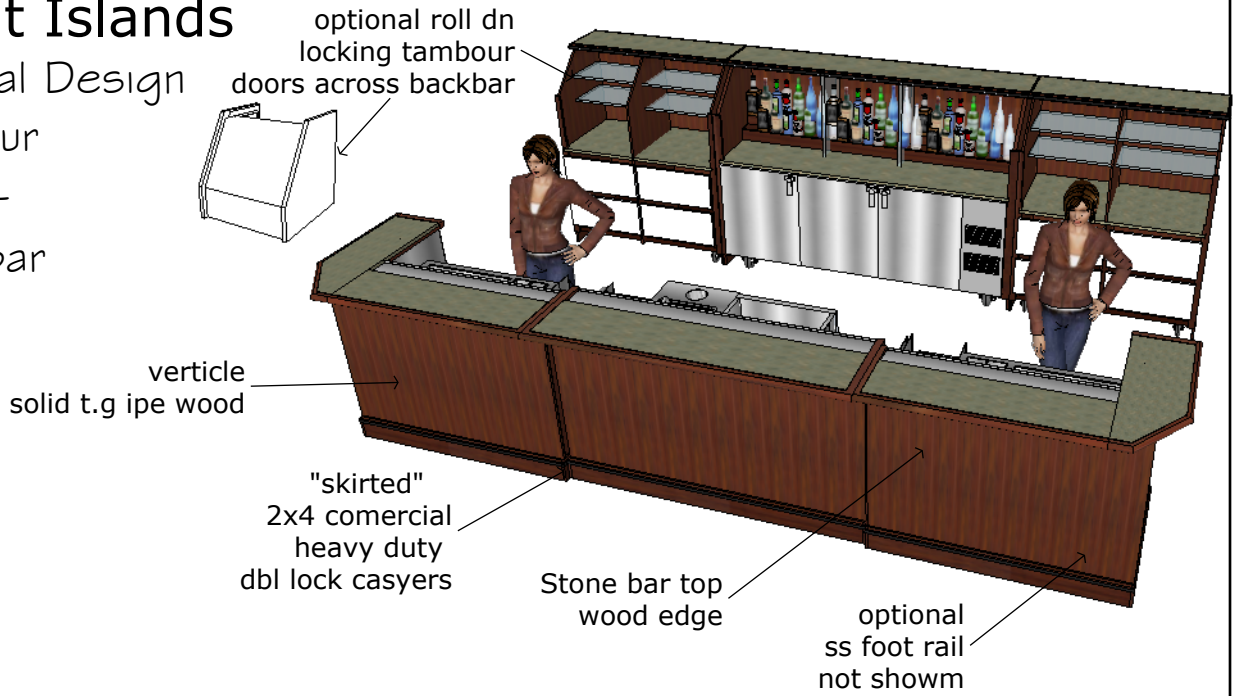

# Vermont Islands

Conceptual Design

Bal Harbour  
St. Regis-  
outdoor bar

16'

Seating across front--Sercive pick-up wrap sides