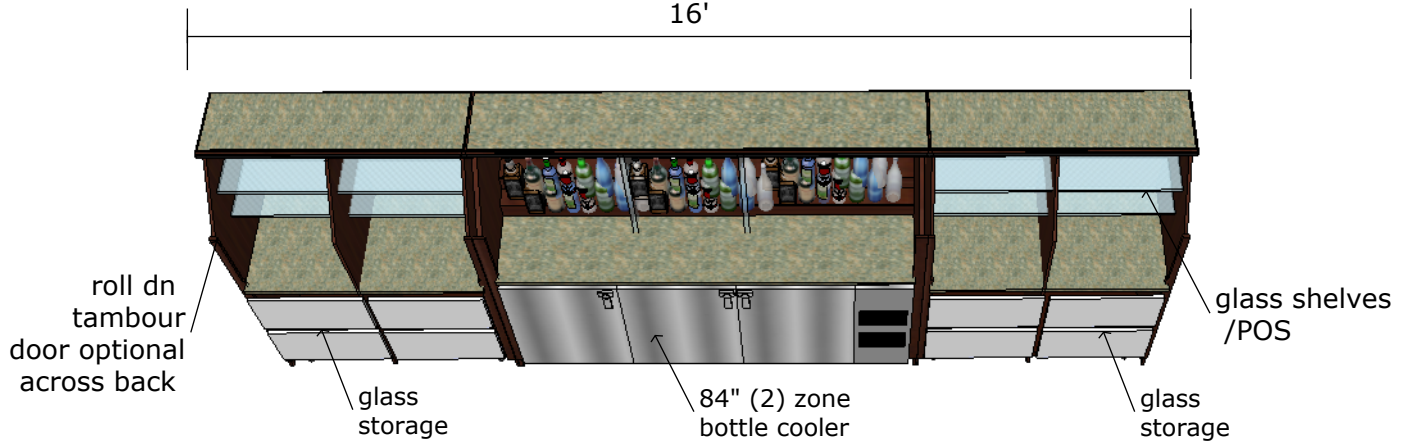

# Vermont Islands

Conceptual Design

Bal Harbour  
St. Regis-  
outdoor bar

16'

Seating across front--Sercive pick-up wrap sides