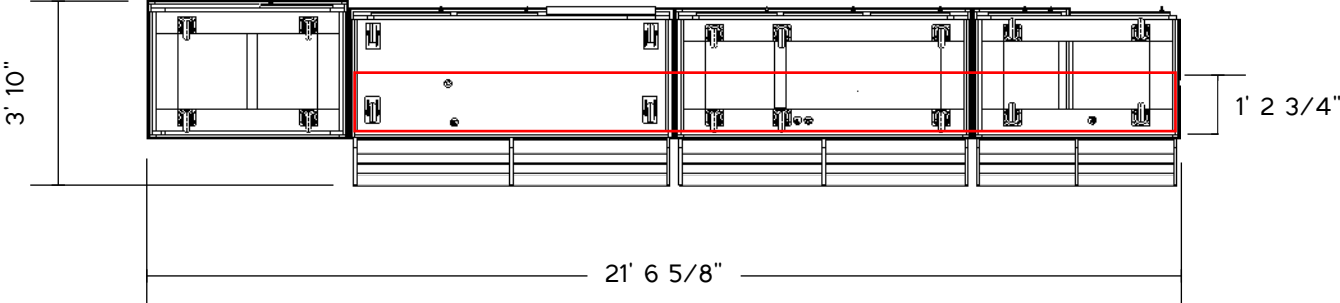

Operational Flow

Shop Drawings - OK for production

Approved _____

Date _____

Vermont Islands
Omaha Henry Doorly Zoo

Mechanical Summary

Electrical, Plumbing, Mechanical stub-out zone

Shop Drawings - OK for production
Approved _____
Date _____