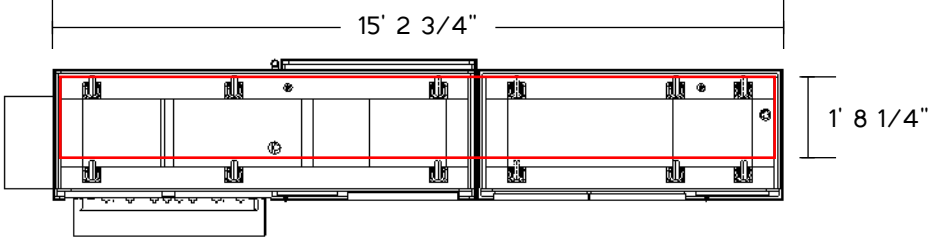

Operational Flow

Shop Drawings - OK for production

Approved _____

Date _____

Vermont Islands
Omaha Henry Doorly Zoo

Mechanical Summary

Electrical, Plumbing, Mechanical stub-out zone

Shop Drawings - OK for production
Approved _____
Date _____