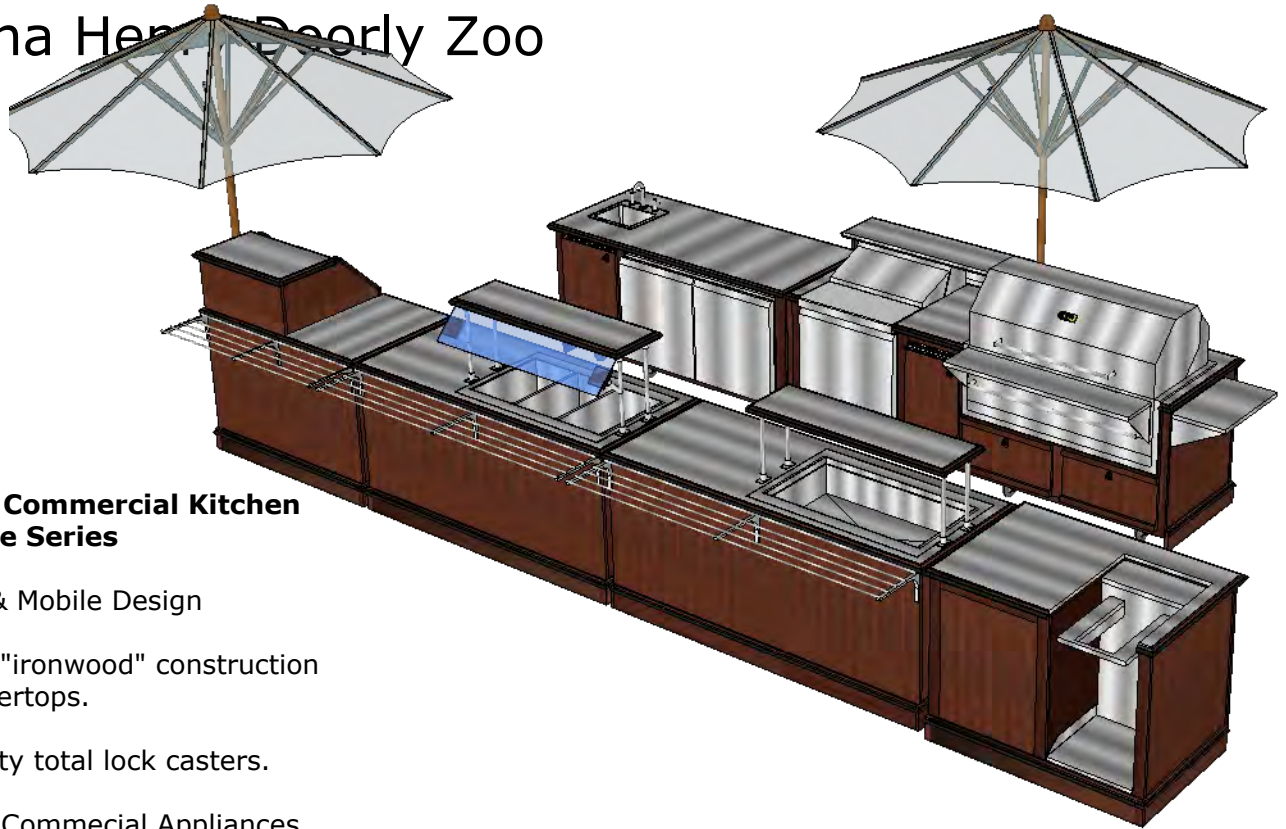

Vermont Islands Omaha Henery Doorly Zoo

Outdoor Commercial Kitchen Signature Series

Modular & Mobile Design

Solid Ipe "ironwood" construction
SS Countertops.

Heavy duty total lock casters.

Stainless Commercial Appliances.

PROGRESS DRAWING

This drawing is not intended to be used for contract pricing or fabrication purposes.
All content is subject to change

Vermont Islands Omaha Henry Doorly Zoo

Cooking Line Front

Service Line Front

Operational Flow

Shop Drawings - OK for production

Approved _____

Date _____

Vermont Islands
Omaha Henry Doorly Zoo

Mechanical Summary

Electrical, Plumbing, Mechanical stub-out zone

Shop Drawings - OK for production
Approved _____
Date _____