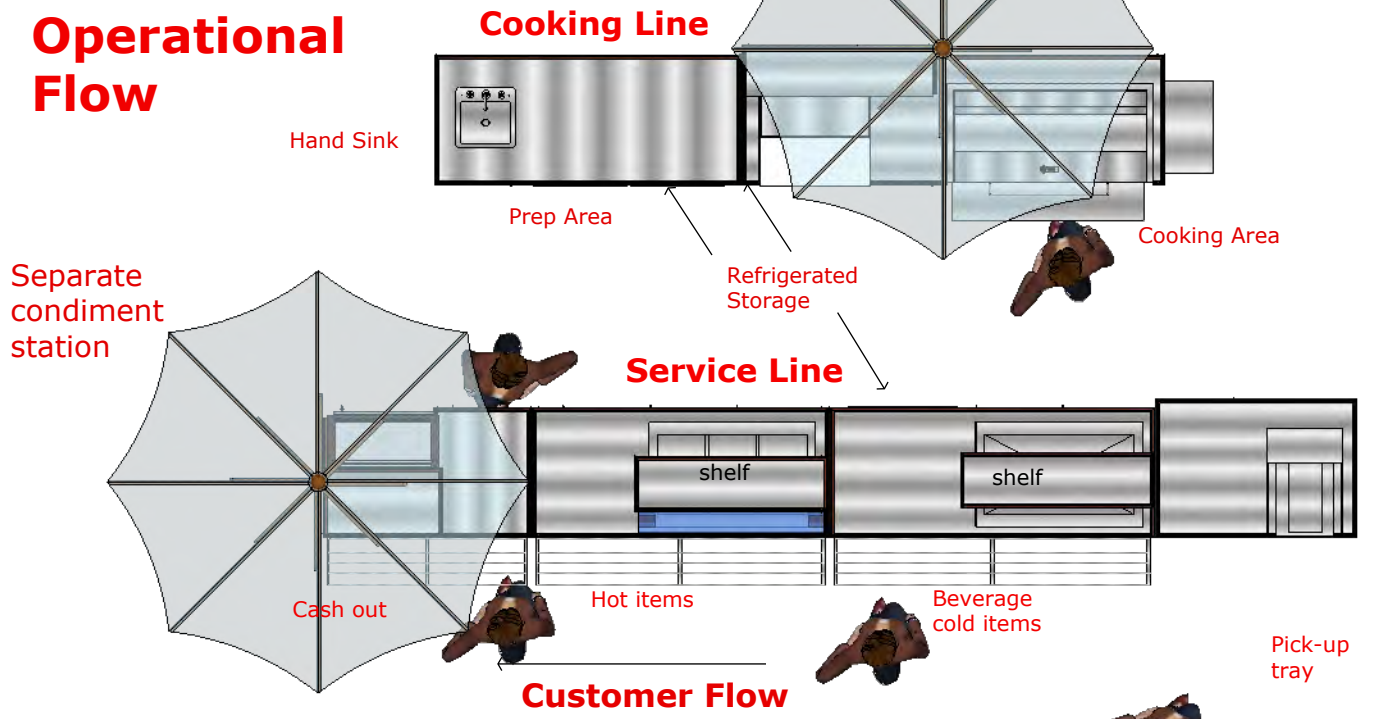

PROGRESS DRAWING

This drawing is not intended to be used for contract pricing or fabrication purposes.
All content is subject to change

Vermont Islands Omaha Henry Doorly Zoo

Cooking Line Front

Service Line Front

Operational Flow

Shop Drawings - OK for production

Approved _____

Date _____

Vermont Islands
Omaha Henry Doorly Zoo

Mechanical Summary

Electrical, Plumbing, Mechanical stub-out zone

Shop Drawings - OK for production
Approved _____
Date _____