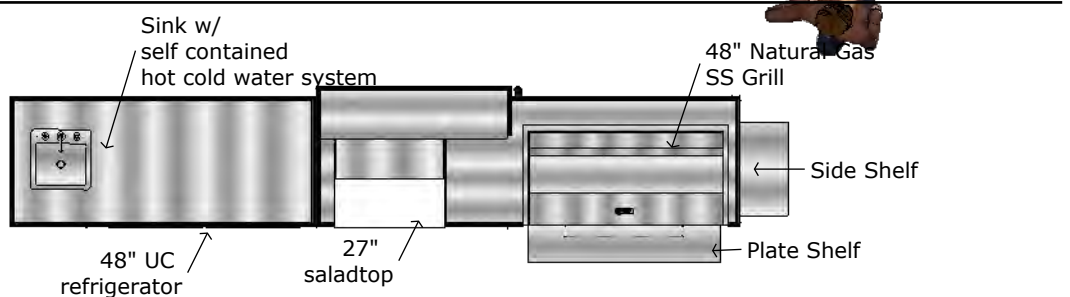

PROGRESS DRAWING

This drawing is not intended to be used for contract pricing or fabrication purposes.
All content is subject to change

Vermont Islands Omaha Henry Doorly Zoo

Cooking Line Front

Service Line Front

Operational Flow

Shop Drawings - OK for production

Approved _____

Date _____

Vermont Islands
Omaha Henry Doorly Zoo

Mechanical Summary

Electrical, Plumbing, Mechanical stub-out zone

Shop Drawings - OK for production
Approved _____
Date _____