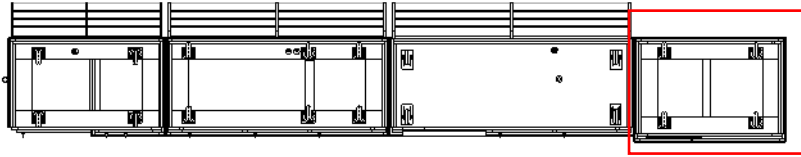

Vermont Islands 4800 Custom Tray Island