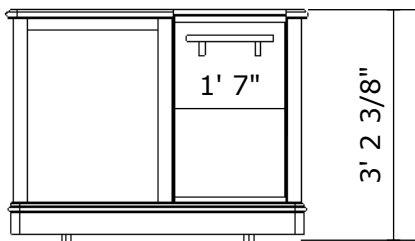

Vermont Islands 4800 Custom Tray Island

Options

Vinyl Cover Black
Tray Lowerator.

Description

Solid Ipe "ironwood" outdoor cabinet.
Locking storage.
Storage access front and back.
SS Top

Overall Dimensions

50 3/8" x 34 1/2" x 38 3/8"

Weight

450 lbs

18ga, 304 brushed
Stainless Steel
over 3/4" HDO top

Access door
on back

Tray lowerator

Solid 3/4" Ipe
vertical T&G
panels and
doors. Solid
3/4" Ipe face

Ipe Panel

4" x 2"
350 Lb
Total Lock Caster

Ipe skirt and bumper

Vented
HDO bottom

Back View

Top View

Front View

Section

Side View