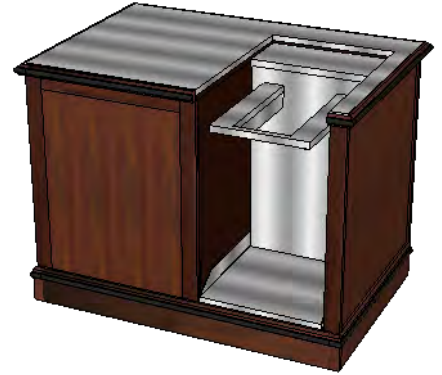

Vermont Islands 4800 Custom Tray Island

Options

Vinyl Cover Black
Tray Lowerator.

Description

Solid Ipe "ironwood" outdoor cabinet.
Locking storage.
Storage access front and back.
SS Top

Overall Dimensions

50 3/8" x 34 1/2" x 38 3/8"

Weight

450 lbs

18ga, 304 brushed
Stainless Steel
over 3/4" HDO top

Access door
on back

Tray lowerator

Solid 3/4" Ipe
vertical T&G
panels and
doors. Solid
3/4" Ipe face

Ipe Panel

4" x 2"
350 Lb
Total Lock Caster

Ipe skirt and bumper

Vented
HDO bottom

Back View

Top View

Front View

Section

Side View

Vermont Islands 4800 Custom Tray Island

Bottom View

Appliances

Mechanical

No plumbing or electrical

SS Cantilever Tray Dispenser
APW Wyott CTR-2020
Stainless Steel construction

Shop Drawings - OK for production