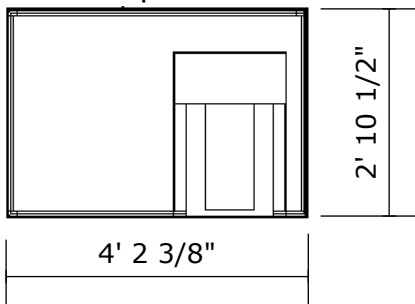

Vermont Islands 4800 Custom Tray Island

Options

Vinyl Cover Black
Tray Lowerator.

Description

Solid Ipe "ironwood" outdoor cabinet.
Locking storage.
Storage access front and back.
SS Top

Overall Dimensions

50 3/8" x 34 1/2" x 38 3/8"

Weight

450 lbs

18ga, 304 brushed
Stainless Steel
over 3/4" HDO top

Access door
on back

Tray lowerator

Solid 3/4" Ipe
vertical T&G
panels and
doors. Solid
3/4" Ipe face

Ipe Panel

4" x 2"
350 Lb
Total Lock Caster

Ipe skirt and bumper

Vented
HDO bottom

Back View

Top View

Front View

Section

Side View