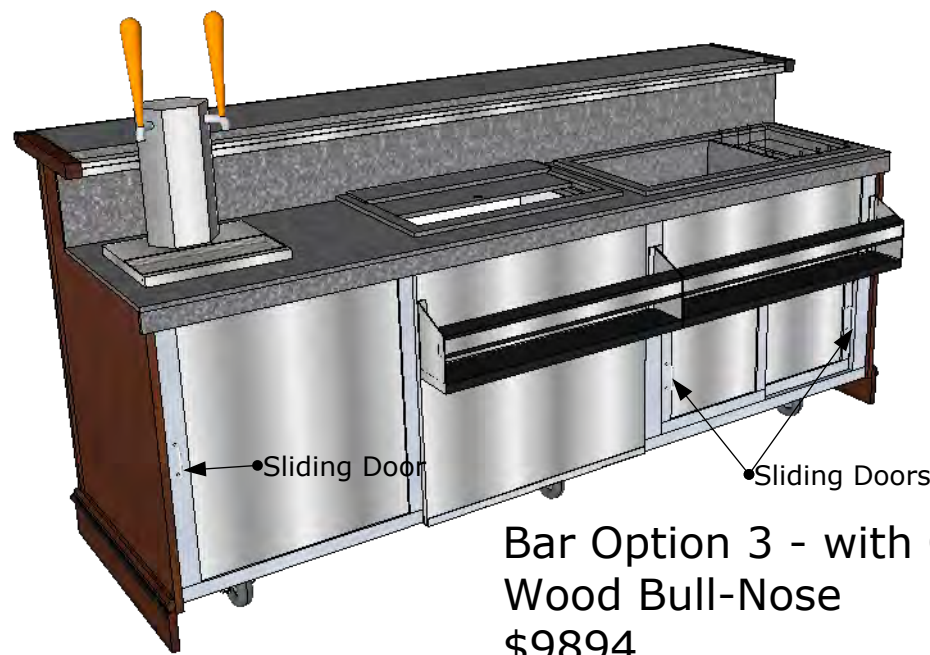

Customer: Custom Beer Wine Cocktail Bar

Version: 3.2

Date: 09/28/10

VERMONT ISLANDS
KITCHENS & BARS FOR OUTDOOR LIVING

Bar Option 3 - with Solid Surface Top
\$9894

- Features:**
- Ipe hardwood construction
 - Heavy Duty commercial casters
 - Granite counters
 - Stainless Steel Appliances
 - Lockable storage
 - Impact Bumpers
 - Skirt (hides casters)
 - Beverage Ice Bin (24x18x24 - approx 100 lbs. Ice)
 - Combo Ice Bin with mixer storage
 - Speed Rails
 - Keg Tap
 - Beer Jockey Box (inside Beverage Ice Bin)
 - Bracket for Market Umbrella

Bar Option 3 - with Granite Top and Wood Bull-Nose
\$9894