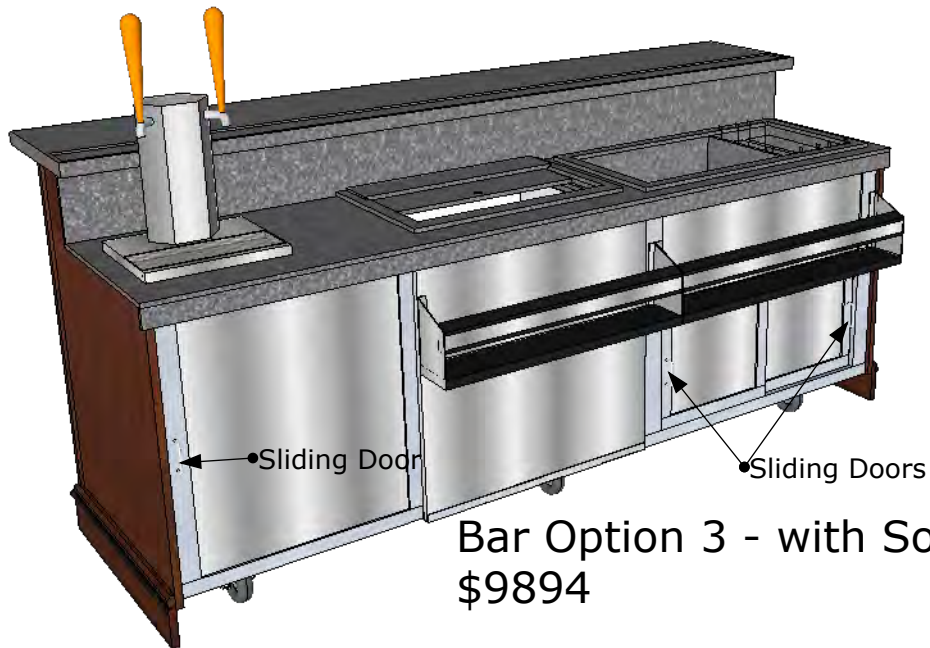

Customer: Custom Beer Wine Cocktail Bar

Version: 3.2

Date: 09/28/10

VERMONT ISLANDS
KITCHENS & BARS FOR OUTDOOR LIVING

Bar Option 3 - with Solid Surface Top
\$9894

- Features:**
- Ipe hardwood construction
 - Heavy Duty commercial casters
 - Granite counters
 - Stainless Steel Appliances
 - Lockable storage
 - Impact Bumpers
 - Skirt (hides casters)
 - Beverage Ice Bin (24x18x24 - approx 100 lbs. Ice)
 - Combo Ice Bin with mixer storage
 - Speed Rails
 - Keg Tap
 - Beer Jockey Box (inside Beverage Ice Bin)
 - Bracket for Market Umbrella

Bar Option 3 - with Granite Top and Wood Bull-Nose
\$9894