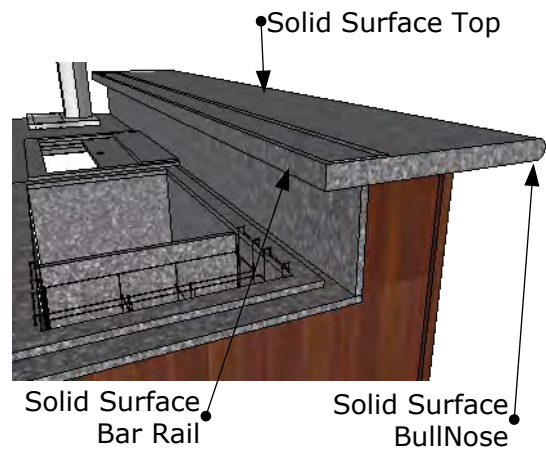

Customer: Custom Beer Wine Cocktail Bar

Version: 3.2

Date: 09/28/10

VERMONT ISLANDS
KITCHENS & BARS FOR OUTDOOR LIVING

Bar Option 3 - with Solid Surface Top
\$9894

- Features:**
- Ipe hardwood construction
 - Heavy Duty commercial casters
 - Granite counters
 - Stainless Steel Appliances
 - Lockable storage
 - Impact Bumpers
 - Skirt (hides casters)
 - Beverage Ice Bin (24x18x24 - approx 100 lbs. Ice)
 - Combo Ice Bin with mixer storage
 - Speed Rails
 - Keg Tap
 - Beer Jockey Box (inside Beverage Ice Bin)
 - Bracket for Market Umbrella

Bar Option 3 - with Granite Top and Wood Bull-Nose
\$9894