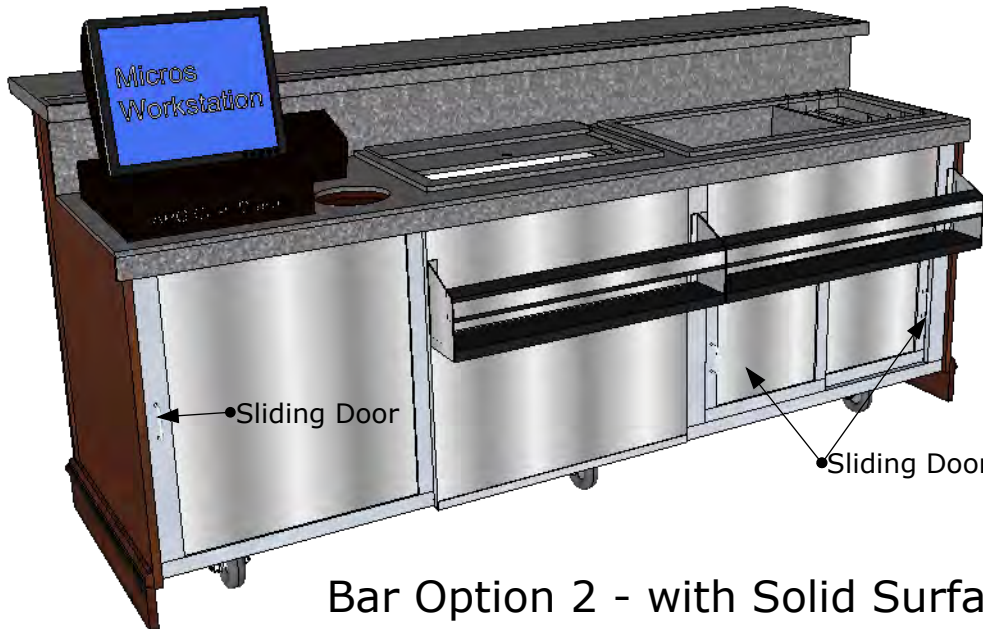

Date 09/28/10

Version 2.2

Customer Custom Beer Wine Cocktail Bar

VERMONT ISLANDS
KITCHENS & BARS FOR OUTDOOR LIVING

Bar Option 2 - with Solid Surface Top
\$8977

- Features:**
- Ipe hardwood construction
 - Heavy Duty commercial casters
 - Granite counters
 - Stainless Steel Appliances
 - Lockable storage
 - Impact Bumpers
 - Skirt (hides casters)
 - Beverage Ice Bin (24x18x24 - approx 100 lbs. Ice)
 - Combo Ice Bin with mixer storage
 - Speed Rails
 - Counter Top
 - Trash Ring
 - Space for POS Station
 - Bracket for Market Umbrella

Bar Option 2 - with Granite Top and Wood Bull-Nose
\$8977