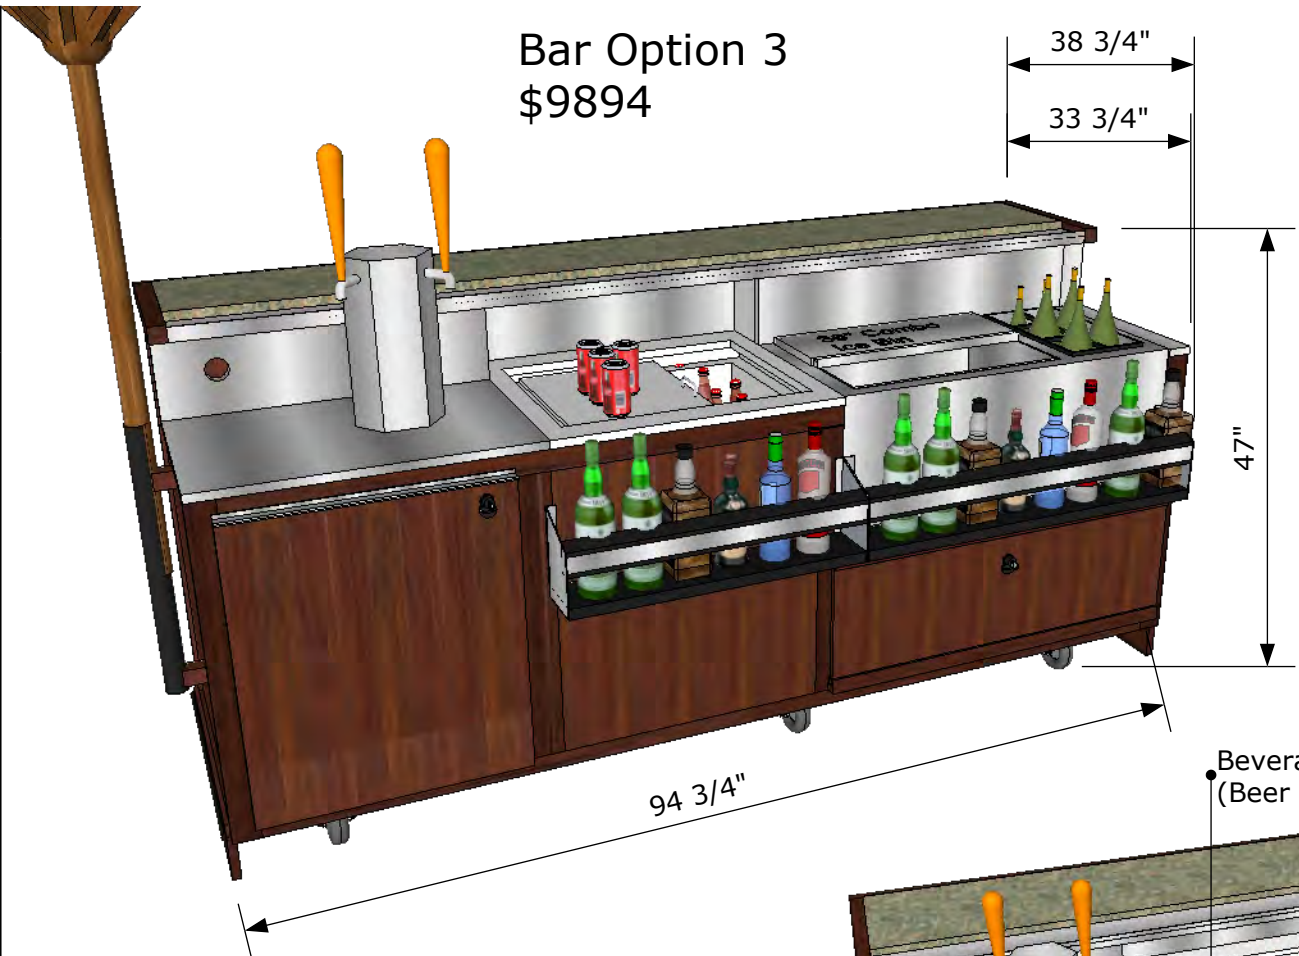

Customer: Custom Beer, Cocktail Wine Bar

Version: 3.0

Date: 09/28/10

VERMONT ISLANDS
KITCHENS & BARS FOR OUTDOOR LIVING

Bar Option 3
\$9894

- Features:**
- Ipe hardwood construction
 - Heavy Duty commercial casters
 - Granite counters
 - Stainless Steel Appliances
 - Lockable storage
 - Impact Bumpers
 - Skirt (hides casters)
 - Beverage Ice Bin (24x18x24 - approx 100 lbs. Ice)
 - Combo Ice Bin with mixer storage
 - Speed Rails
 - Keg Tap
 - Beer Jockey Box (inside Beverage Ice Bin)
 - Bracket for Market Umbrella

94 3/4"