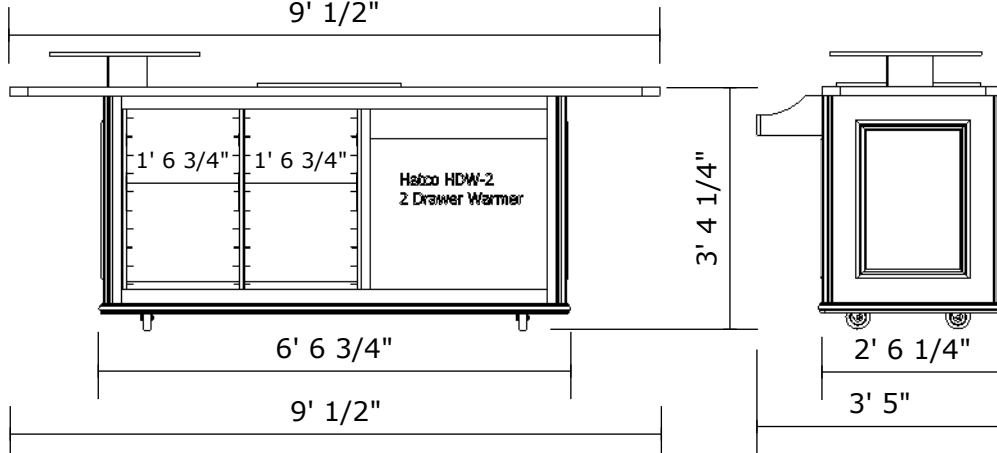

Vermont Islands

Bread Island

Front Elevation

9' 1/2"

Side Elevation

Plan View (top)