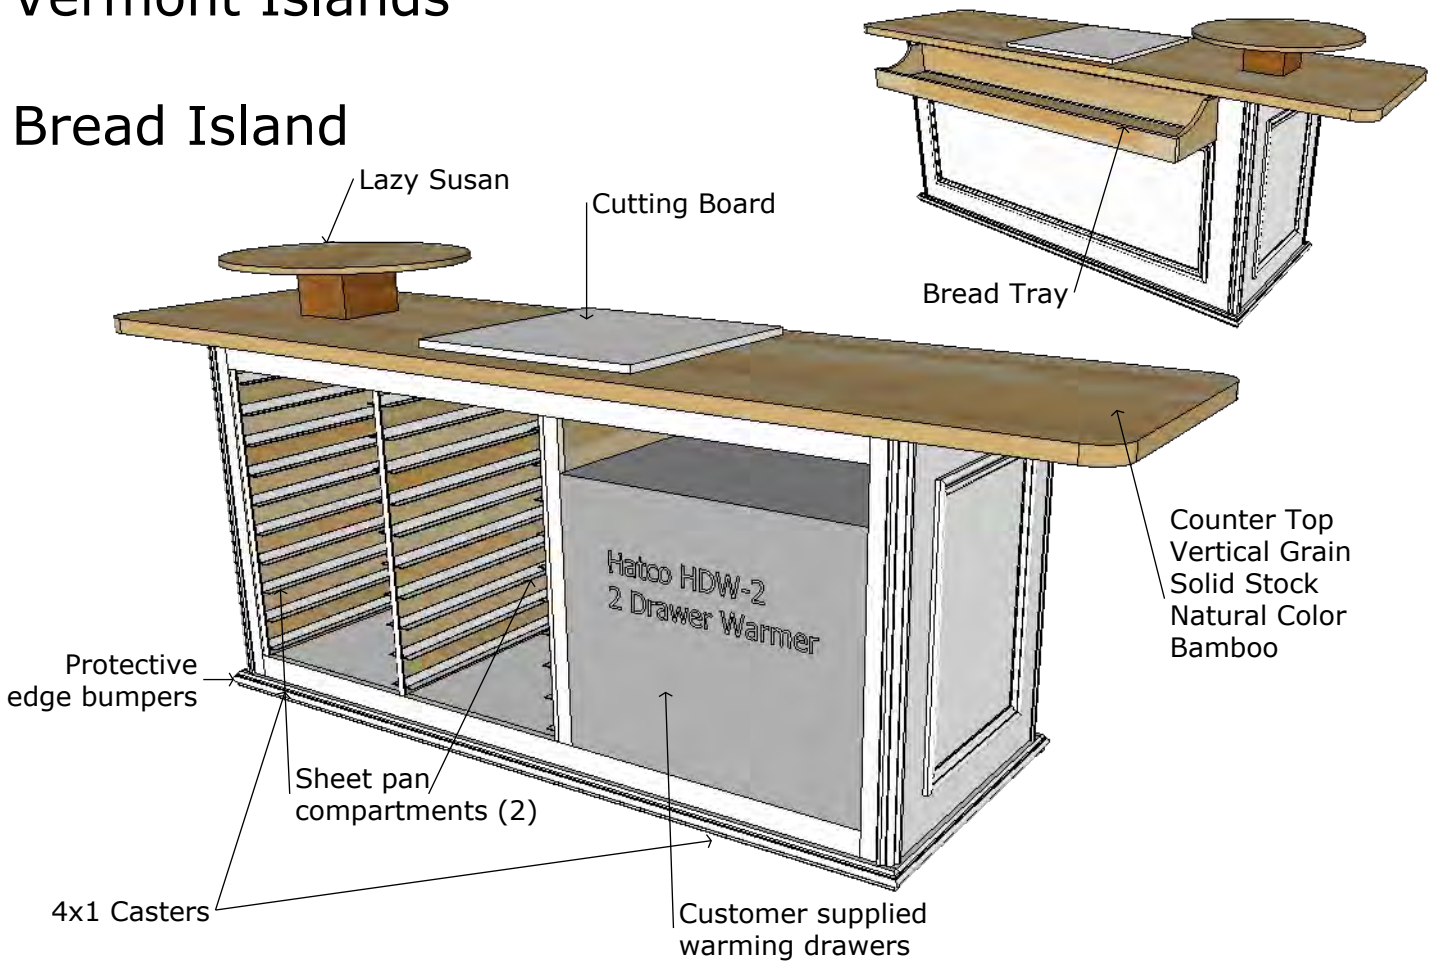

Vermont Islands

Bread Island

Front Elevation

9' 1/2"

Side Elevation

Plan View (top)