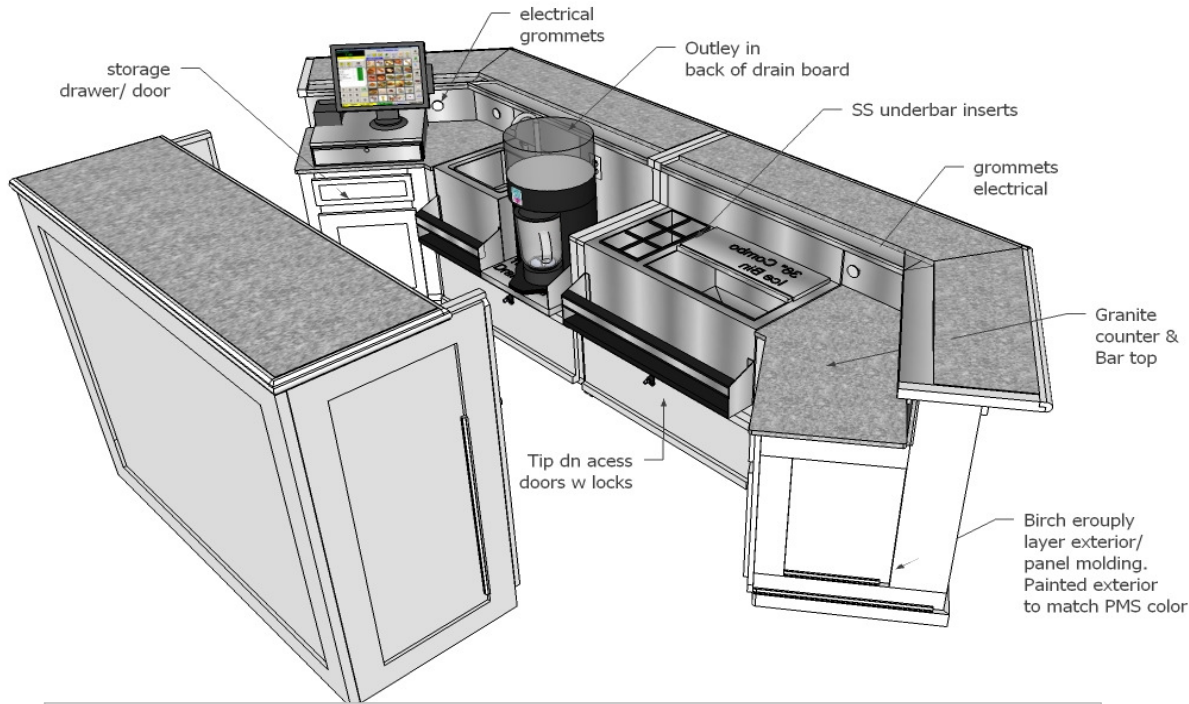

Drawings Ballantyne Pool
Revision 8.1 -3-5-10

Top View

Front View

Three piece modular mobile bar.
Back Bar -60" Refrigerated bottle cooler-304 SS locking doors,-NSF standard 7. Granite countertop with lock down doors oop granite shelf.
(2) Angled front bars- Granite work surface above drawer and door storage on wings- SS bar inserts as shown in drawing. Raised grsnite bat top wood edge, ss drink rail.
Units are pre-plumbed and pre-wired connections drop out through grommets in bottoms. Final connections made on site by others'