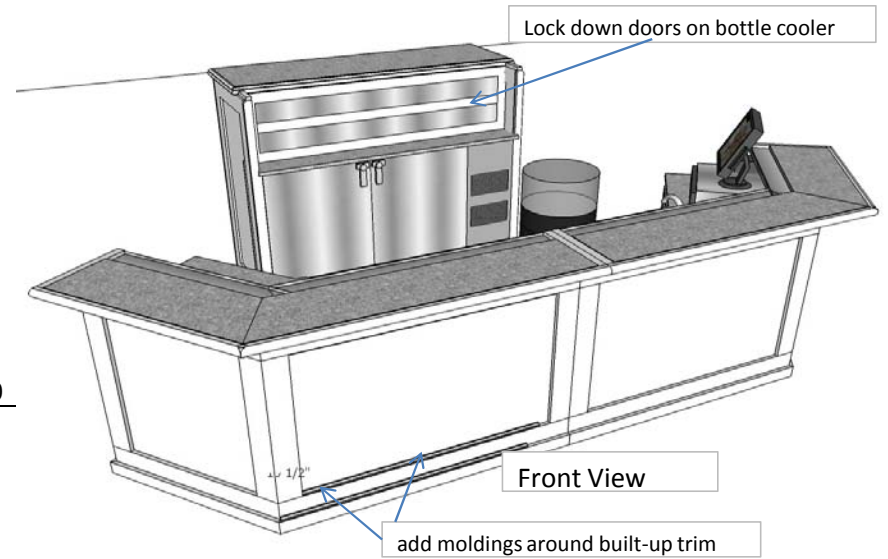

Drawings Ballantyne Pool
Revision 8.1 -3-5-10

Top View

Front View

Three piece modular mobile bar.
Back Bar -60" Refrigerated bottle cooler-304 SS locking doors,-NSF standard 7. Granite countertop with lock down doors oop granite shelf.
(2) Angled front bars- Granite work surface above drawer and door storage on wings- SS bar inserts as shown in drawing. Raised grsnite bat top wood edge, ss drink rail.
Units are pre-plumbed and pre-wired connections drop out through grommets in bottoms. Final connections made on site by others'