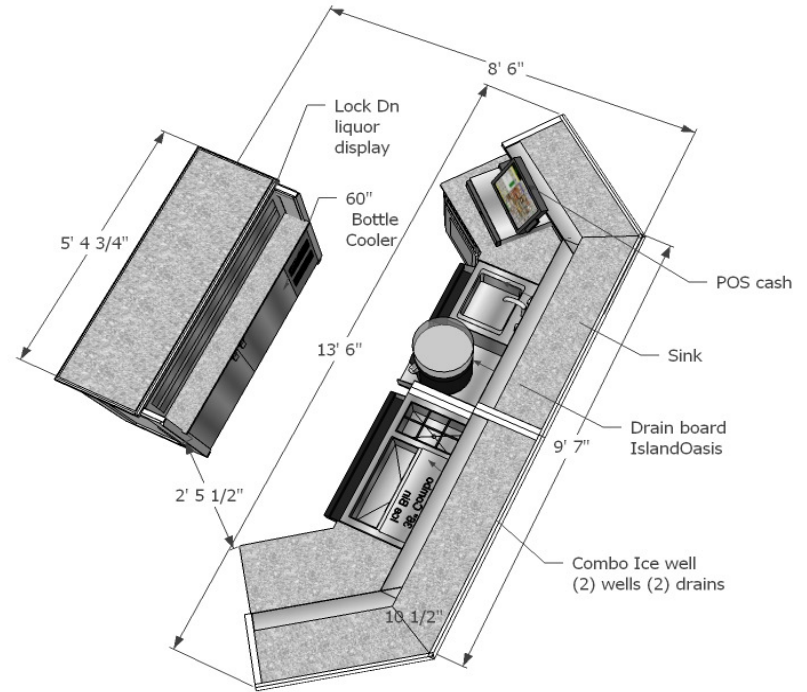

Drawings Ballantyne Pool
Revision 8.1 -3-5-10

Top View

Front View

Three piece modular mobile bar.
Back Bar -60" Refrigerated bottle cooler-304 SS locking doors,-NSF standard 7. Granite countertop with lock down doors oop granite shelf.
(2) Angled front bars- Granite work surface above drawer and door storage on wings- SS bar inserts as shown in drawing. Raised grsnite bat top wood edge, ss drink rail.
Units are pre-plumbed and pre-wired connections drop out through grommets in bottoms. Final connections made on site by others'