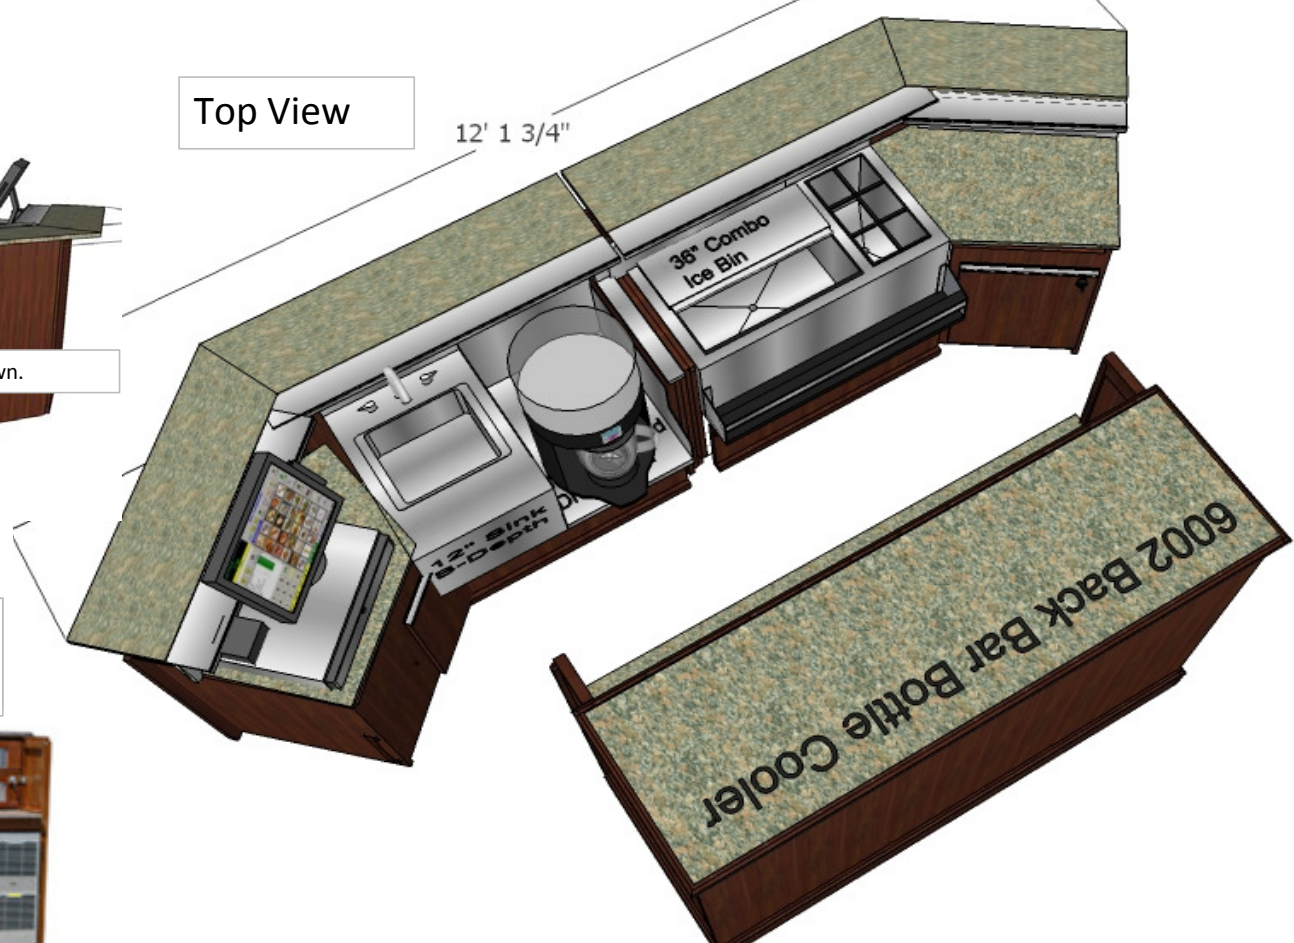

Conceptual Drawings Ballantyne Resort Pool Bar

rough sketch skirt bumpers etc not shown.

Refridgerated Back Bar

Top View

12' 1 3/4"

6002 Back Bar Bottle Cooler

Solid Ipe--"Iron wood" construction--all 304 gastender bar inserts--304 Stainless appliances drink rail and fasteners. Protective edge bumpers

Sign for Conceptual Approval - FAX to 1-802-246-2278

Drawings are conceptual and measurements on sets are approximate. Once project is approved accurate drawings will be provided.  
Pricing does not include sales tax. Allow 6-12 weeks for delivery after 50% deposit is received.  
Pricing based on Signature Series specifications.  
Alternate finishes, lighting, appliance and cover options are available - price to adjust

Shows skirt and std face