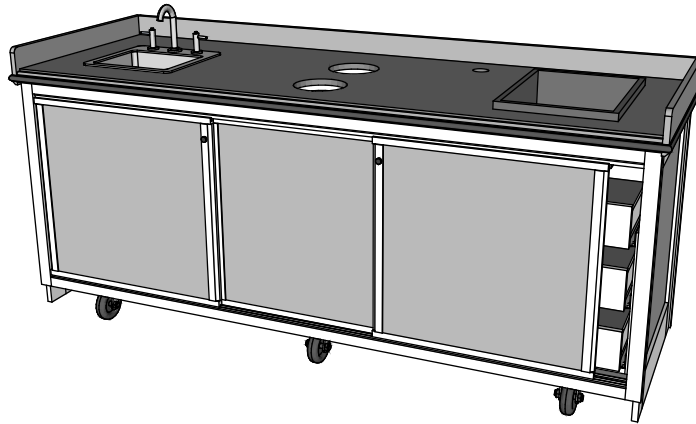

Product Overview

Large Bussing Island

Mobile outdoor bussing station with sink, trash, sliding door and interior shelving and drawers.

Unit Dimensions (l w h, lbs)

92" x 32" x 42", 1000 lbs

Ship Dimensions (l w h, lbs)

100" x 40" x 50", 1200 lbs

Standard Features

Ipe hardwood construction
Heavy duty 4"x2" casters
Locking front casters
Locking sliding doors
Under island storage
Granite top
Bar Sink
Drawers
Integrated Trash

Common Uses

Bussing / Breakdown Station

9028X Sink Bussing Station

DESIGNER SERIES EXTERIOR

Options & Accessories

Stock Counters (group a)

1. ☐ Dark Granite ☐ Light Granite
   ☐ Solid White ☐ Solid Almond
   ☐ Other Counter*

Stock Panel Inserts (group a)

1. ☐ White Acrylic ☐ Red Acrylic
   ☐ Wood ☐ Light Fabric
   ☐ Dark Fabric
   ☐ Other Panel Insert*

Stock Panel Frames

1. ☐ Ipe ☐ Starboard White
   ☐ Starboard Brown

Common Accesories

1. ☐ Cover
   ☐ Umbrella Holder - L ☐ R
   ☐ Menu Rack - L ☐ R
   ☐ High Back Shelf
   ☐ Self contained water
   ☐ Hot water heater

*see options specifications

**L/R as seen from operator