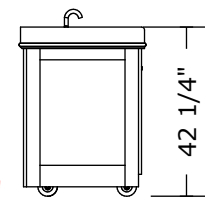

Side

Note: colors, finishes and weights will vary based on options chosen