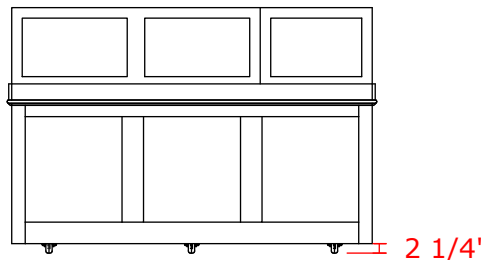

Product Overview

Large Bussing Island

Mobile outdoor bussing station with sink, trash, sliding door interior drawers and high back shelves.

Unit Dimensions (l w h, lbs)

92" x 32" x 62", 1100 lbs

Ship Dimensions (l w h, lbs)

100" x 40" x 68", 1400 lbs

Standard Features

Ipe hardwood construction
Heavy duty 4"x2" casters
Locking front casters
Locking sliding doors
Under island storage
Granite top
High Back Shelves
Bar Sink

Drawers & Integrated Trash

Common Uses

Bussing / Breakdown Station
Hand Washing
Water Service

9028X Sink Bussing Station High Back

DESIGNER SERIES EXTERIOR

Options & Accessories

Stock Counters (group a)

- ☐ Dark Granite ☐ Light Granite
- ☐ Solid White ☐ Solid Almond
- ☐ Other Counter*

Stock Panel Inserts (group a)

- ☐ White Acrylic ☐ Red Acrylic
- ☐ Wood ☐ Light Fabric
- ☐ Dark Fabric
- ☐ Other Panel Insert*

Stock Panel Frames

- ☐ Ipe ☐ Starboard White
- ☐ Starboard Brown

Common Accesories

- ☐ Cover
- ☐ Umbrella Holder - L ☐ R
- ☐ Menu Rack - L ☐ R
- ☐ Self contained water
- ☐ Hot water heater

*see options specifications

**L/R as seen from operator

Customer Approval

By _____

Date _____

Back

Note: colors, finishes and weights will vary based on options chosen