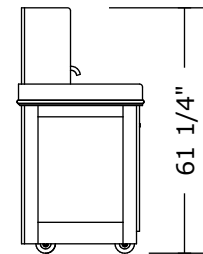

Side

Note: colors, finishes and weights will vary based on options chosen