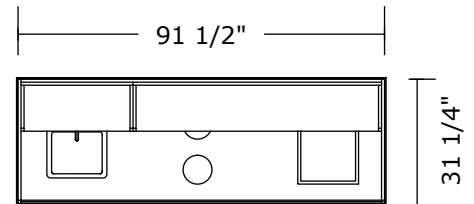

Product Overview

Large Bussing Island

Mobile outdoor bussing station with sink, trash, sliding door interior drawers and high back shelves.

Unit Dimensions (l w h, lbs)

92" x 32" x 62", 1100 lbs

Ship Dimensions (l w h, lbs)

100" x 40" x 68", 1400 lbs

Standard Features

Ipe hardwood construction
Heavy duty 4"x2" casters
Locking front casters
Locking sliding doors
Under island storage
Granite top
High Back Shelves
Bar Sink

Drawers & Integrated Trash

Common Uses

Bussing / Breakdown Station
Hand Washing
Water Service

9028X Sink Bussing Station High Back

DESIGNER SERIES EXTERIOR

Options & Accessories

Stock Counters (group a)

- ☐ Dark Granite ☐ Light Granite
- ☐ Solid White ☐ Solid Almond
- ☐ Other Counter*

Stock Panel Inserts (group a)

- ☐ White Acrylic ☐ Red Acrylic
- ☐ Wood ☐ Light Fabric
- ☐ Dark Fabric
- ☐ Other Panel Insert*

Stock Panel Frames

- ☐ Ipe ☐ Starboard White
- ☐ Starboard Brown

Common Accesories

- ☐ Cover
- ☐ Umbrella Holder - L ☐ R
- ☐ Menu Rack - L ☐ R
- ☐ Self contained water
- ☐ Hot water heater

*see options specifications

**L/R as seen from operator

Customer Approval

By _____

Date _____

Top

Note: colors, finishes and weights will vary based on options chosen