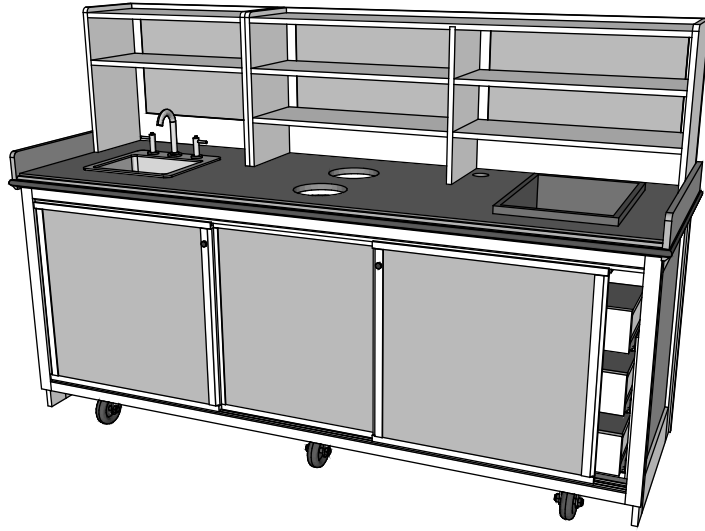

Product Overview

Large Bussing Island

Mobile outdoor bussing station with sink, trash, sliding door interior drawers and high back shelves.

Unit Dimensions (l w h, lbs)

92" x 32" x 62", 1100 lbs

Ship Dimensions (l w h, lbs)

100" x 40" x 68", 1400 lbs

Standard Features

Ipe hardwood construction
Heavy duty 4"x2" casters
Locking front casters
Locking sliding doors
Under island storage
Granite top
High Back Shelves
Bar Sink

Drawers & Integrated Trash

Common Uses

Bussing / Breakdown Station
Hand Washing
Water Service

9028X Sink Bussing Station High Back

DESIGNER SERIES EXTERIOR

Options & Accessories

Stock Counters (group a)

- Dark Granite Light Granite
- Solid White Solid Almond
- Other Counter*