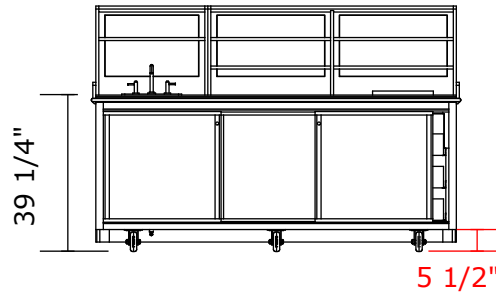

Customer Approval

By _____

Date _____

Front