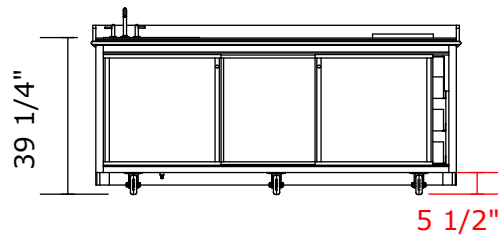

100" x 40" x 50", 1200 lbs

Standard Features

Ipe hardwood construction
Heavy duty 4"x2" casters
Locking front casters
Locking sliding doors
Under island storage
Granite top
Glasstender DI-IS24
Drawers
Integrated Trash

**L/R as seen from operator

Customer Approval

By _____

Date _____

9028X Ice Sink Bussing Station

DESIGNER SERIES EXTERIOR

Front

Top