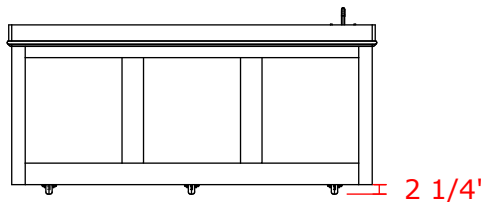

Product Overview

Large Bussing Island

Mobile outdoor bussing station with combo ice sink, trash, sliding door and interior shelving and drawers.

Unit Dimensions (l w h, lbs)

92" x 32" x 42", 1000 lbs

Ship Dimensions (l w h, lbs)

100" x 40" x 50", 1200 lbs

Standard Features

Ipe hardwood construction
Heavy duty 4"x2" casters
Locking front casters
Locking sliding doors
Under island storage
Granite top
Glasstender DI-IS24
Drawers
Integrated Trash

Common Uses

Bussing / Breakdown Station

Options & Accessories

Stock Counters (group a)

- ☐ Dark Granite ☐ Light Granite
- ☐ Solid White ☐ Solid Almond
- ☐ Other Counter*

Stock Panel Inserts (group a)

- ☐ White Acrylic ☐ Red Acrylic
- ☐ Wood ☐ Light Fabric
- ☐ Dark Fabric
- ☐ Other Panel Insert*

Stock Panel Frames

- ☐ Ipe ☐ Starboard White
- ☐ Starboard Brown

Common Accesories

- ☐ Cover
- ☐ Umbrella Holder - L ☐ R
- ☐ Menu Rack - L ☐ R
- ☐ High Back Shelf
- ☐ Self contained water
- ☐ Hot water heater

*see options specifications

**L/R as seen from operator

Customer Approval

By _____

Date _____

9028X Ice Sink Bussing Station

DESIGNER SERIES EXTERIOR

Front

Back

Note: colors, finishes and weights will vary based on options chosen