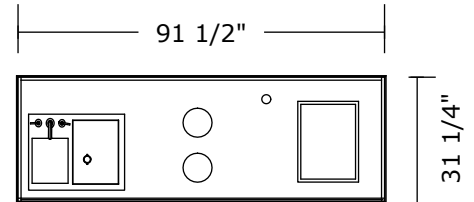

**L/R as seen from operator

Customer Approval

By _____

Date _____

9028X Ice Sink Bussing Station

DESIGNER SERIES EXTERIOR

Front

Top