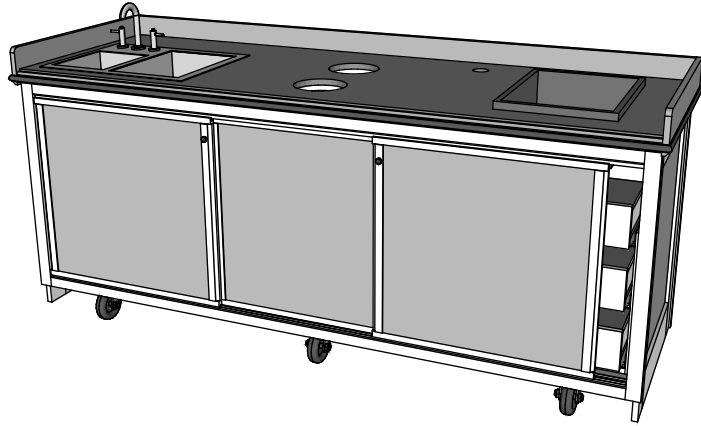

Product Overview

Large Bussing Island

Mobile outdoor bussing station with combo ice sink, trash, sliding door and interior shelving and drawers.

Unit Dimensions (l w h, lbs)

92" x 32" x 42", 1000 lbs

Ship Dimensions (l w h, lbs)

100" x 40" x 50", 1200 lbs

Standard Features

Ipe hardwood construction
Heavy duty 4"x2" casters
Locking front casters
Locking sliding doors
Under island storage
Granite top
Glasstender DI-IS24
Drawers
Integrated Trash

Stock Panel Frames

- Ipe Starboard White
- Starboard Brown

Common Accesories

- Cover
- Umbrella Holder - L R
- Menu Rack - L R
- High Back Shelf
- Self contained water
- Hot water heater

*see options specifications

**L/R as seen from operator

Customer Approval

By _____

Date _____

9028X Ice Sink Bussing Station

DESIGNER SERIES EXTERIOR

Front

Top