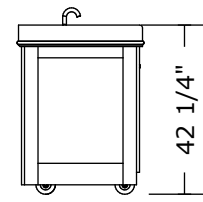

Side

Note: colors, finishes and weights will vary based on options chosen