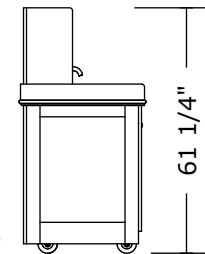

Side

Note: colors, finishes and weights will vary based on options chosen