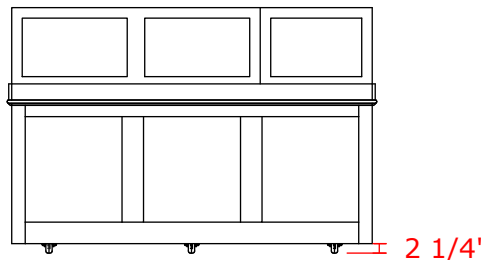

Product Overview

Large Bussing Island

Mobile outdoor bussing station with combo ice & sink, trash, sliding door interior drawers and high back shelves.

Unit Dimensions (l w h, lbs)

92" x 32" x 62", 1100 lbs

Ship Dimensions (l w h, lbs)

100" x 40" x 68", 1400 lbs

Standard Features

Ipe hardwood construction
Heavy duty 4"x2" casters
Locking front casters
Locking sliding doors
Under island storage
Granite top

High Back Shelves
Glasstender DI-IS24
Drawers & Integrated Trash

Common Uses

Bussing / Breakdown Station
Hand Washing
Water Service

9028X Ice Sink Bussing Station High Back

DESIGNER SERIES EXTERIOR

Options & Accessories

Stock Counters (group a)

- ☐ Dark Granite ☐ Light Granite
- ☐ Solid White ☐ Solid Almond
- ☐ Other Counter*

Stock Panel Inserts (group a)

- ☐ White Acrylic ☐ Red Acrylic
- ☐ Wood ☐ Light Fabric
- ☐ Dark Fabric
- ☐ Other Panel Insert*

Stock Panel Frames

- ☐ Ipe ☐ Starboard White
- ☐ Starboard Brown

Common Accesories

- ☐ Cover
- ☐ Umbrella Holder - L ☐ R
- ☐ Menu Rack - L ☐ R
- ☐ Self contained water
- ☐ Hot water heater

*see options specifications

**L/R as seen from operator

Customer Approval

By _____

Date _____

Back

Note: colors, finishes and weights will vary based on options chosen