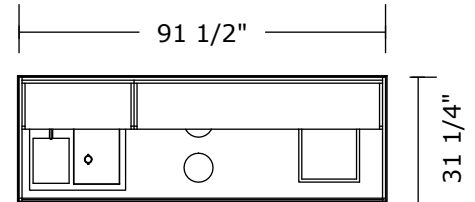

Product Overview

Large Bussing Island

Mobile outdoor bussing station with combo ice & sink, trash, sliding door interior drawers and high back shelves.

Unit Dimensions (l w h, lbs)

92" x 32" x 62", 1100 lbs

Ship Dimensions (l w h, lbs)

100" x 40" x 68", 1400 lbs

Standard Features

Ipe hardwood construction
Heavy duty 4"x2" casters
Locking front casters
Locking sliding doors
Under island storage
Granite top

High Back Shelves
Glasstender DI-IS24
Drawers & Integrated Trash

Common Uses

Bussing / Breakdown Station
Hand Washing
Water Service

9028X Ice Sink Bussing Station High Back

DESIGNER SERIES EXTERIOR

Options & Accessories

Stock Counters (group a)

- ☐ Dark Granite ☐ Light Granite
- ☐ Solid White ☐ Solid Almond
- ☐ Other Counter*

Stock Panel Inserts (group a)

- ☐ White Acrylic ☐ Red Acrylic
- ☐ Wood ☐ Light Fabric
- ☐ Dark Fabric
- ☐ Other Panel Insert*

Stock Panel Frames

- ☐ Ipe ☐ Starboard White
- ☐ Starboard Brown

Common Accesories

- ☐ Cover
- ☐ Umbrella Holder - L ☐ R
- ☐ Menu Rack - L ☐ R
- ☐ Self contained water
- ☐ Hot water heater

*see options specifications

**L/R as seen from operator

Customer Approval

By _____

Date _____

Top

Note: colors, finishes and weights will vary based on options chosen