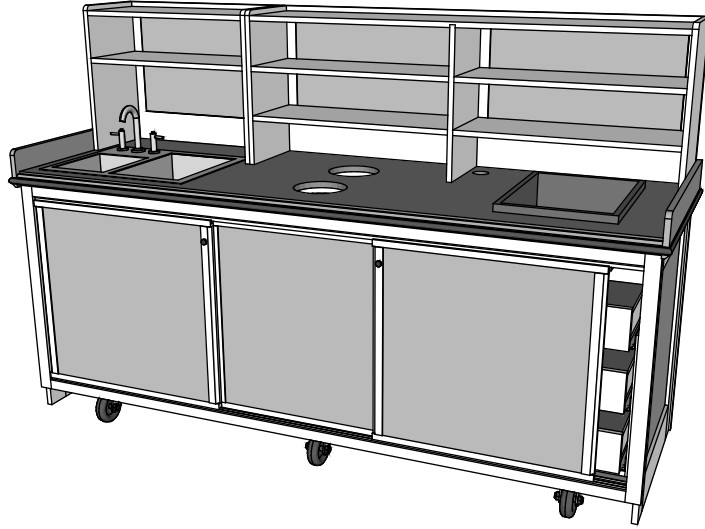

Product Overview

Large Bussing Island

Mobile outdoor bussing station with combo ice & sink, trash, sliding door interior drawers and high back shelves.

Unit Dimensions (l w h, lbs)

92" x 32" x 62", 1100 lbs

Ship Dimensions (l w h, lbs)

100" x 40" x 68", 1400 lbs

Standard Features

Ipe hardwood construction
Heavy duty 4"x2" casters
Locking front casters
Locking sliding doors
Under island storage
Granite top

High Back Shelves
Glasstender DI-IS24
Drawers & Integrated Trash

Common Uses

Bussing / Breakdown Station
Hand Washing
Water Service

9028X Ice Sink Bussing Station High Back

DESIGNER SERIES EXTERIOR

Options & Accessories

Stock Counters (group a)

- Dark Granite Light Granite
- Solid White Solid Almond
- Other Counter*