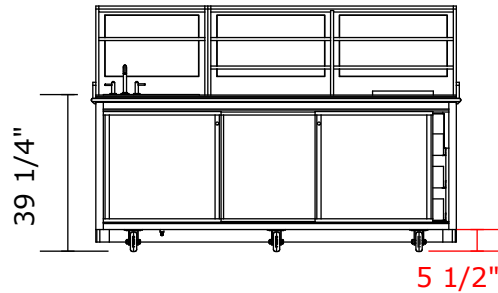

Customer Approval

By _____

Date _____

Front