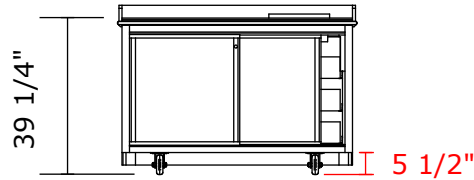

Customer Approval

By _____

Date _____

Front

Top