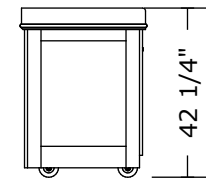

Product Overview

General Purpose Bussing Island

Mobile outdoor bussing station with sliding door and interior trash and drawers.

Unit Dimensions (l w h, lbs)
60" x 32" x 42", 600 lbs

Ship Dimensions (l w h, lbs)
68" x 40" x 46", 800 lbs

Standard Features

Ipe hardwood construction
Heavy duty 4"x2" casters
Locking front casters
Locking sliding doors
Under island storage
Granite top

Common Uses

Bussing / Breakdown Station

5828X Bussing Station

DESIGNER SERIES EXTERIOR

Options & Accessories

Stock Counters (group a)

- ☐ Dark Granite ☐ Light Granite
- ☐ Solid White ☐ Solid Almond
- ☐ Other Counter*

Stock Panel Inserts (group a)

- ☐ White Acrylic ☐ Red Acrylic
- ☐ Wood ☐ Light Fabric
- ☐ Dark Fabric
- ☐ Other Panel Insert*

Stock Panel Frames

- ☐ Ipe ☐ Starboard White
- ☐ Starboard Brown

Common Accesories

- ☐ Cover
- ☐ Umbrella Holder - L ☐ R
- ☐ Menu Rack - L ☐ R
- ☐ High Back Shelf

*see options specifications

**L/R as seen from operator

Customer Approval

By _____

Date _____

Front

Top

Back

Side

Note: colors, finishes and weights will vary based on options chosen