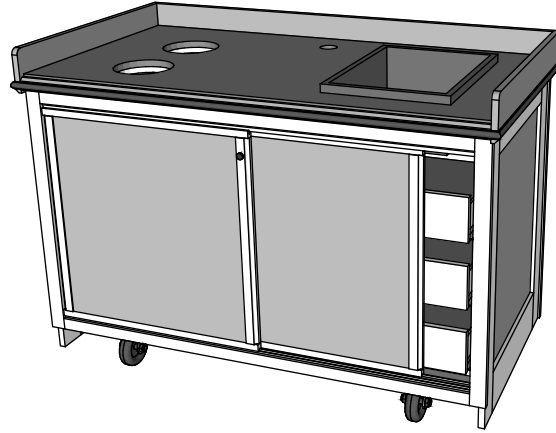

Product Overview

General Purpose Bussing Island

Mobile outdoor bussing station with sliding door and interior trash and drawers.

Unit Dimensions (l w h, lbs)
60" x 32" x 42", 600 lbs

Ship Dimensions (l w h, lbs)
68" x 40" x 46", 800 lbs

Standard Features

Ipe hardwood construction
Heavy duty 4"x2" casters
Locking front casters
Locking sliding doors
Under island storage
Granite top

Common Uses

Bussing / Breakdown Station

5828X Bussing Station

DESIGNER SERIES EXTERIOR

Options & Accessories

Stock Counters (group a)

- ☐ Dark Granite ☐ Light Granite
- ☐ Solid White ☐ Solid Almond
- ☐ Other Counter*

Stock Panel Inserts (group a)

- ☐ White Acrylic ☐ Red Acrylic
- ☐ Wood ☐ Light Fabric
- ☐ Dark Fabric
- ☐ Other Panel Insert*

Stock Panel Frames

- ☐ Ipe ☐ Starboard White
- ☐ Starboard Brown

Common Accesories

- ☐ Cover
- ☐ Umbrella Holder - L ☐ R
- ☐ Menu Rack - L ☐ R
- ☐ High Back Shelf

*see options specifications

**L/R as seen from operator