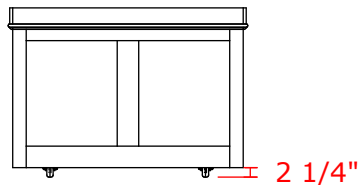

Product Overview

General Purpose Bussing Island

Mobile outdoor bussing station with sliding door and interior trash and drawers.

Unit Dimensions (l w h, lbs)
60" x 32" x 42", 600 lbs

Ship Dimensions (l w h, lbs)
68" x 40" x 46", 800 lbs

Standard Features

Ipe hardwood construction
Heavy duty 4"x2" casters
Locking front casters
Locking sliding doors
Under island storage
Granite top

Common Uses

Bussing / Breakdown Station

5828X Bussing Station

DESIGNER SERIES EXTERIOR

Options & Accessories

Stock Counters (group a)

- ☐ Dark Granite ☐ Light Granite
- ☐ Solid White ☐ Solid Almond
- ☐ Other Counter*

Stock Panel Inserts (group a)

- ☐ White Acrylic ☐ Red Acrylic
- ☐ Wood ☐ Light Fabric
- ☐ Dark Fabric
- ☐ Other Panel Insert*

Stock Panel Frames

- ☐ Ipe ☐ Starboard White
- ☐ Starboard Brown

Common Accesories

- ☐ Cover
- ☐ Umbrella Holder - L ☐ R
- ☐ Menu Rack - L ☐ R
- ☐ High Back Shelf

*see options specifications

**L/R as seen from operator

Customer Approval

By _____

Date _____

Front

Top

Back

Side

Note: colors, finishes and weights will vary based on options chosen