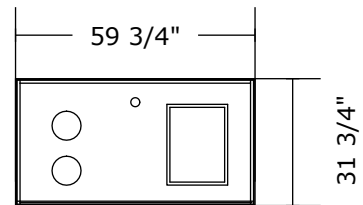

Product Overview

General Purpose Bussing Island

Mobile outdoor bussing station with sliding door and interior trash and drawers.

Unit Dimensions (l w h, lbs)
60" x 32" x 42", 600 lbs

Ship Dimensions (l w h, lbs)
68" x 40" x 46", 800 lbs

Standard Features

Ipe hardwood construction
Heavy duty 4"x2" casters
Locking front casters
Locking sliding doors
Under island storage
Granite top

Common Uses

Bussing / Breakdown Station

5828X Bussing Station

DESIGNER SERIES EXTERIOR

Options & Accessories

Stock Counters (group a)

- ☐ Dark Granite ☐ Light Granite
- ☐ Solid White ☐ Solid Almond
- ☐ Other Counter*

Stock Panel Inserts (group a)

- ☐ White Acrylic ☐ Red Acrylic
- ☐ Wood ☐ Light Fabric
- ☐ Dark Fabric
- ☐ Other Panel Insert*

Stock Panel Frames

- ☐ Ipe ☐ Starboard White
- ☐ Starboard Brown

Common Accesories

- ☐ Cover
- ☐ Umbrella Holder - L ☐ R
- ☐ Menu Rack - L ☐ R
- ☐ High Back Shelf

*see options specifications

**L/R as seen from operator

Customer Approval

By _____

Date _____

Front

Top

Back

Side

Note: colors, finishes and weights will vary based on options chosen